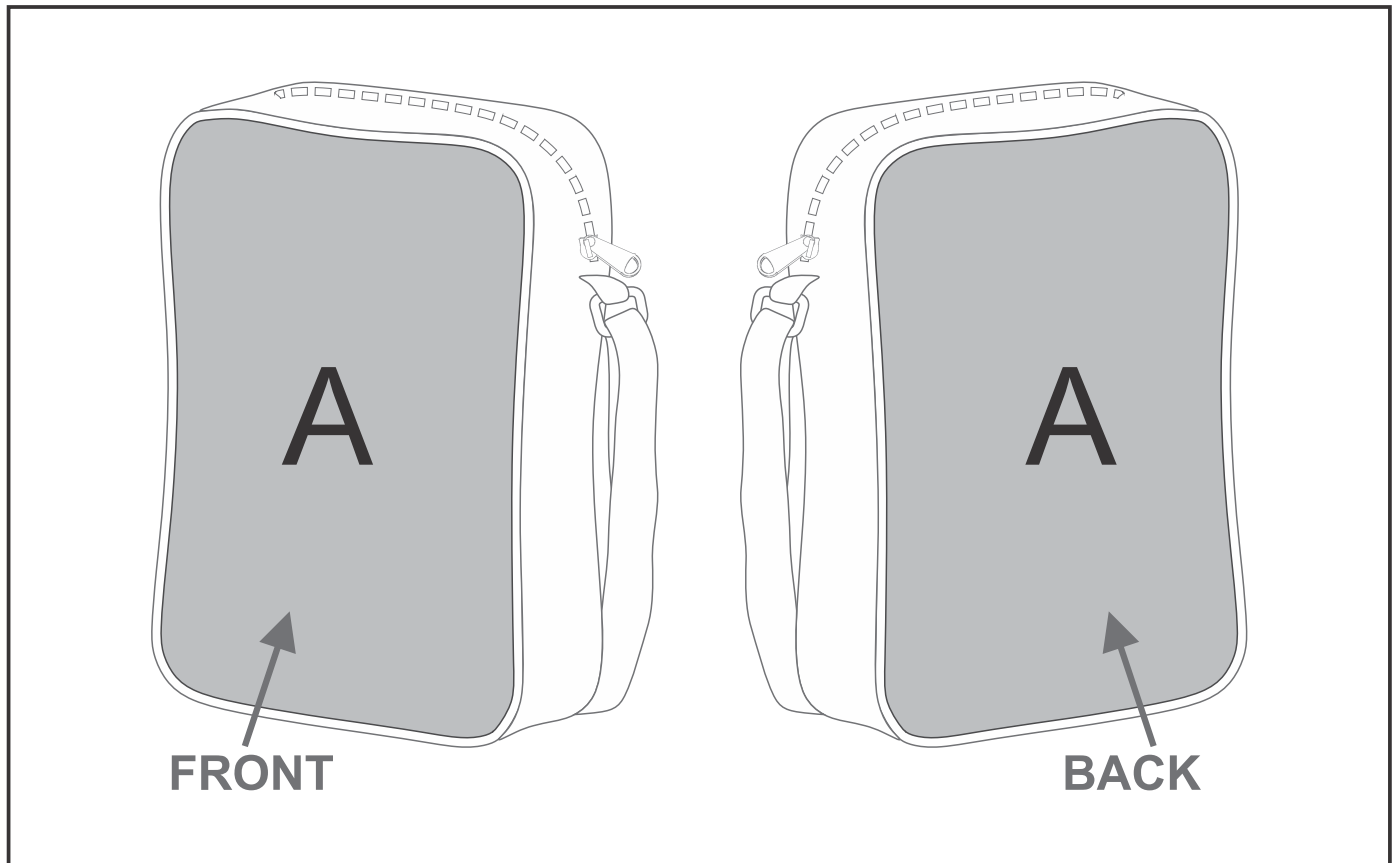

# SG-HP-128-G

### Need to know:

- Includes 1-Position Sublimation (setup fees apply)
- **Please Note: We cannot guarantee 100% logo Alignment on all Brandable Panels.**

#### **Position A**

1. Custom Sublimation A (CPSUB-A)

N/A

Size: 542mm wide x 329mm high